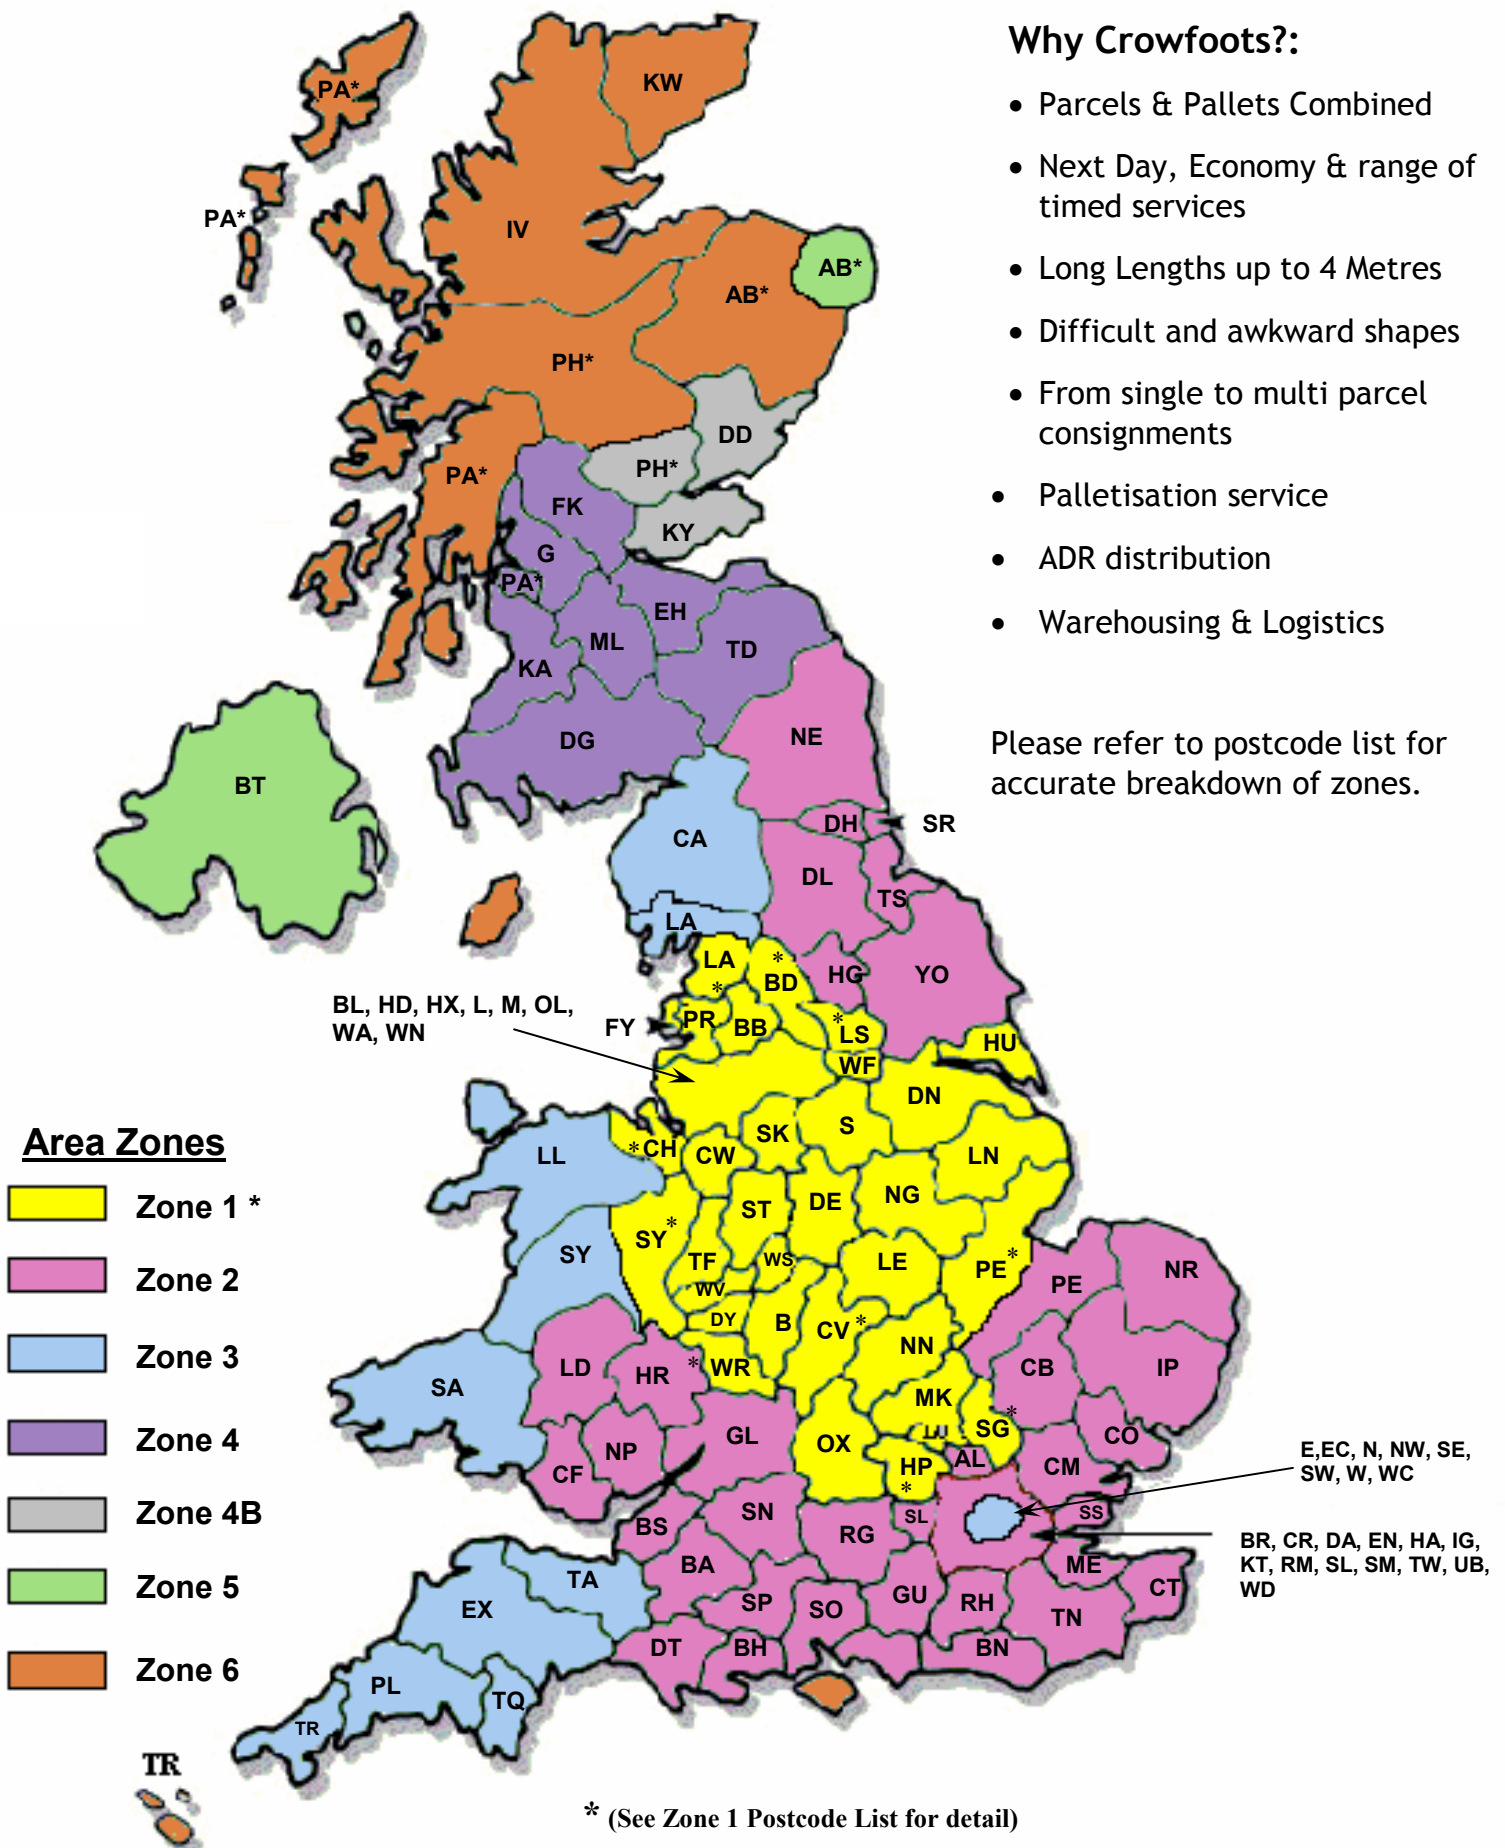

Parcels & Pallets

Why Crowfoots?:

- Parcels & Pallets Combined
- Next Day, Economy & range of timed services
- Long Lengths up to 4 Metres
- Difficult and awkward shapes
- From single to multi parcel consignments
- Palletisation service
- ADR distribution
- Warehousing & Logistics

Please refer to postcode list for accurate breakdown of zones.